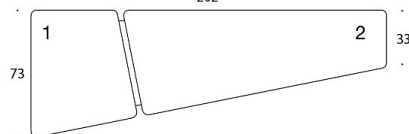

388 sohva / soffa / sofa