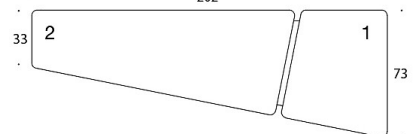

387 sohva / soffa / sofa