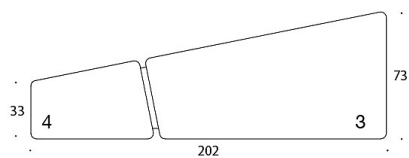

386 sohva / soffa / sofa