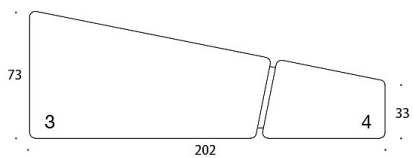

MATERIAL DESCRIPTION:

Seat: fully upholstered

Base: black.

PRODUCT CODE NUMBER:

385

386

387

388

FABRIC CONSUMPTION:

385/386: 4.5 m

387/388: 4.8 m

Seat 1: 1.6 m

Seat 2: 3.2 m

Seat 3: 2.9 m

Seat 4: 1.6 m

Dimensional drawing: