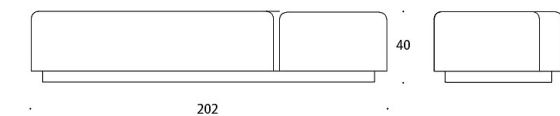

387 sohva / soffa / sofa